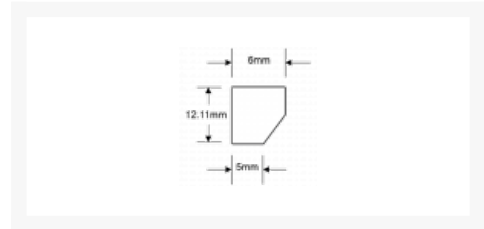

4C Carbon Transponder Chip

Description

This Toyota Texas fixed 4C carbon transponder carbon type (T4/TP02) transponder chip is suitable for various vehicles and is programmed diagnostically through the vehicles engine management system.